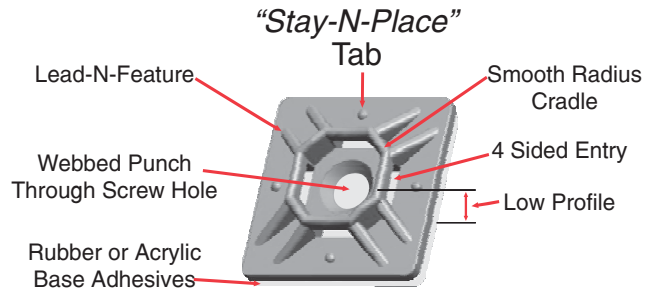

MOUNTING BASES

- Patented 'Stay-N-Place' feature is unique to ACT's mounting bases. This feature keeps cable ties from sliding down during vertical applications and maintains the placement of the cable ties during other installations.
- Patented 'Lead-N-Feature' allows for easy insertion of cable ties during awkward applications.
- Smooth radius cradle is designed to eliminate possible damage to cables while providing stable support.
- Webbed punch through screw hole allows maximum adhesive surface area with easy insertion of mechanical fastener. Screw hole is countersunk to allow ease of cable tie insertion.
- 4-sided entry slots save time during placement orientation.
- Low profile is essential when space is critical in confined areas.

ACT Part Number	Color & Material	Lgth/Wdth Inch/mm	Thickness Inch/mm	Slot Height Inch/mm	Slot Width Inch/mm	Screw Size	Adhesive	RU-CSA	Per Bag	Per Case
AL-MP-750-9-C	Natural Nylon	.74/18.79	.19/4.82	.05/1.27	.20/5.08	#4	Rubber	RU-CSA	100	1,000
AL-MP-750-0-C	Black Nylon									
AL-MP-1000-9-C	Natural Nylon	.99/25.14	.20/5.08	.06/1.52	.20/5.08	#6	Rubber	RU-CSA	100	1,000
AL-MP-1000-0-C	Black Nylon									
AL-MPA-750-9-C	Natural Nylon	.74/18.79	.19/4.82	.05/1.27	.20/5.08	#4	Acrylic	RU-CSA	100	1,000
AL-MPA-750-0-C	Black Nylon									
AL-MPA-1000-9-C	Natural Nylon	.99/25.14	.20/5.08	.06/1.52	.20/5.08	#6	Acrylic	RU-CSA	100	1,000
AL-MPA-1000-0-C	Black Nylon									
AL-MP-750-NT-9-C	Natural Nylon	.74/18.79	.19/4.82	.05/1.27	.20/5.08	#4	None	RU-CSA	100	1,000
AL-MP-750-NT-0-C	Black Nylon									
AL-MP-1000-NT-9-C	Natural Nylon	.99/25.14	.20/5.08	.06/1.52	.20/5.08	#6	None	RU-CSA	100	1,000
AL-MP-1000-NT-0-C	Black Nylon									